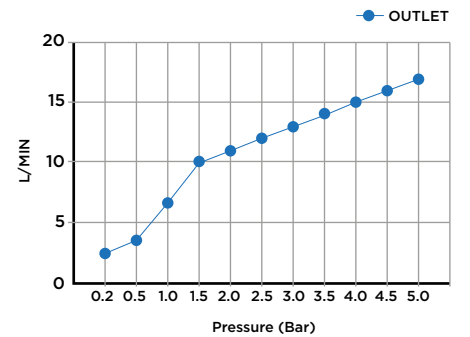

SCOPE OF DELIVERY

2 X 1/2" FLEXIBLE PIPES, BASE PLATE, FIXING KIT, INSTALLATION MANUAL, CARE & MAINTENANCE GUIDE.

TECHNICAL INFORMATION

PRODUCT: SIGMA KITCHEN  
 PRODUCT TYPE: PULLOUT DUAL SPRAY KITCHEN MIXER  
 MATERIAL: BRASS  
 CONNECTION SIZE: 1/2"  
 WATER PRESSURED: 0.2-5 BAR  
 RMP: 0.5 BAR LP  
 -  
 PULLOUT DUAL SPRAY KITCHEN MIXER, DECK MOUNTED, SINGLE LEVER, WITH WATER FLOW AERATOR.