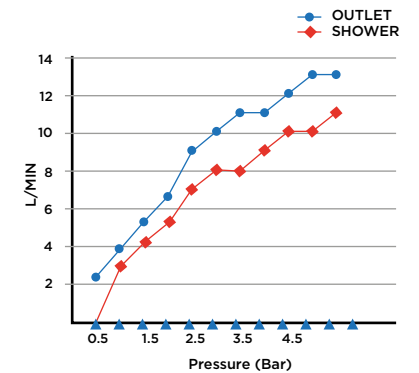

> SIZES IN MM.

CODE & COLOUR

A20S-SCEHS-POL	●	POLISHED CHROME
A20S-SCEHS-BRU	●	BRUSHED NICKLED
A20S-SCEHS-SS	●	STAINLESS STEEL
A20S-SCEHS-GRA	●	GRAPHITE
A20S-SCEHS-BLA	●	BLACK MATT CHROME
A20S-SCEHS-ROS	●	ROSE GOLD
A20S-SCEHS-GOL	●	GOLD
A20S-SCEHS-BRA	●	BRASS
A20S-SCEHS-ABR	●	ANTIQUE BRASS

SCOPE OF DELIVERY

SHOWER COLUMN, HAND SHOWER, SHOWER HEAD,
HOSE, FIXING KIT, INSTALLATION MANUAL
CARE & MAINTENANCE GUIDE

TECHNICAL INFORMATION

PRODUCT: ARC 2.0S
PRODUCT TYPE: EXPOSED SHOWER COLUMN
WITH HAND SHOWER
MATERIAL: BRASS
CONNECTION SIZE: 1/2"
WATER PRESSURED: 0.2-5 BAR
RMP: 2.5 BAR LP
-