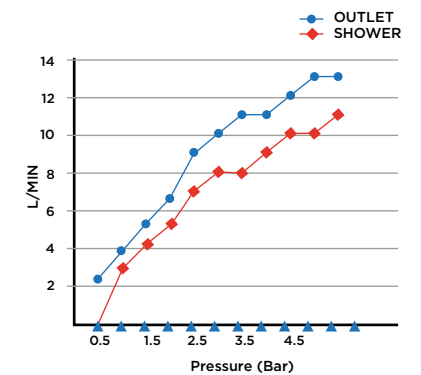

SCOPE OF DELIVERY

SHOWER COLUMN, HAND SHOWER, SHOWER HEAD,
HOSE, FIXING KIT, INSTALLATION MANUAL
CARE & MAINTENANCE GUIDE

TECHNICAL INFORMATION

PRODUCT: ARC PRO
PRODUCT TYPE: EXPOSED SHOWER COLUMN
WITH DIVERTER AND CONNECTOR FOR EXPOSED
MATERIAL: BRASS
CONNECTION SIZE: 1/2"
WATER PRESSURED: 0.2-5 BAR
RMP: 2.5 BAR LP
-