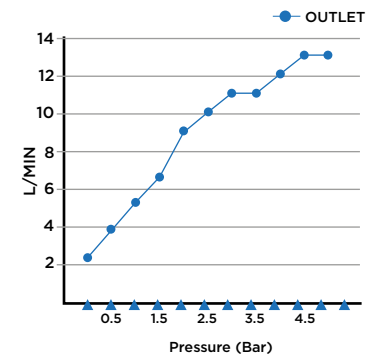

iwandw.com