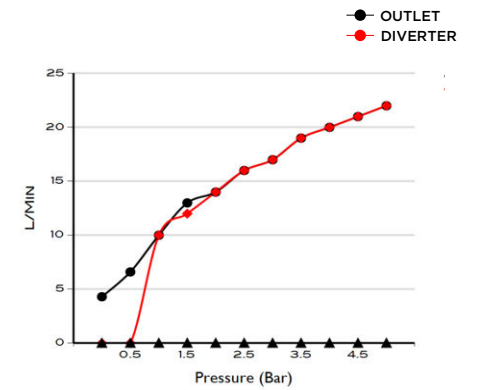

SCOPE OF DELIVERY

- SHOWER CONTROL
- FIXING KIT
- CARE & MAINTENANCE GUIDE

TECHNICAL INFORMATION

PRODUCT: ARC THERMO EXPOSED
 SHOWER CONTROL
 MATERIAL: BRASS
 CONNECTION SIZE: 1/2"
 WATER PRESSURED: 0.2-5 BAR
 RMP: 0.5 BAR LP
 -
 THERMO EXPOSED SHOWER CONTROL
 WALL MOUNTED
 ONE WAY
 WITH WATER FLOW AERATOR