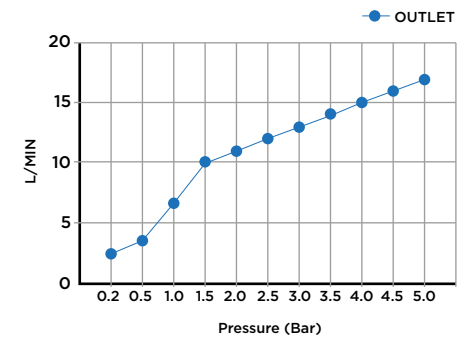

> SIZES IN MM.

CODE & COLOUR

A2.0-TAL-POL	●	POLISHED CHROME
A2.0-TAL-BRU	●	BRUSHED NICKLED
A2.0-TAL-SS	●	STAINLESS STEEL
A2.0-TAL-GRA	●	GRAPHITE
A2.0-TAL-BLA	●	BLACK MATT CHROME
A2.0-TAL-ROS	●	ROSE GOLD
A2.0-TAL-GOL	●	GOLD
A2.0-TAL-BRA	●	BRASS
A2.0-TAL-ABR	●	ANTIQUE BRASS

SCOPE OF DELIVERY

MONO BASIN MIXER, 2 X 1/2" FLEXIBLE PIPES, BASE  
PLATE, FIXING KIT, INSTALLATION MANUAL,  
CARE & MAINTENANCE GUIDE

TECHNICAL INFORMATION

PRODUCT: ARC 2.0 TALL  
PRODUCT TYPE: MONO BASIN MIXER  
MATERIAL: BRASS  
CONNECTION SIZE: 1/2"  
WATER PRESSURED: 0.2-5 BAR  
RMP: 0.5 BAR LP  
-  
MONO BASIN  
DECK MOUNTED  
SINGLE LEVER  
WITH WATER FLOW AERATOR