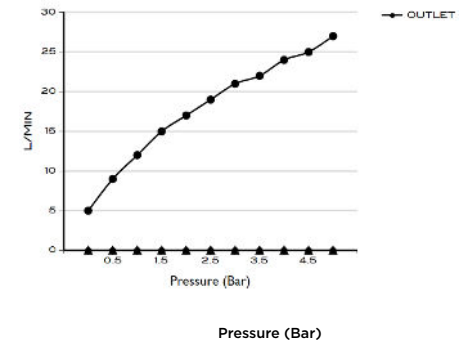

Min65-Max85

> SIZES IN MM.

CODE & COLOUR

A2S1SC-HS-POL	●	POLISHED CHROME
A2S1SC-HS-BRU	●	BRUSHED NICKLED
A2S1SC-HS-SS	●	STAINLESS STEEL
A2S1SC-HS-GRA	●	GRAPHITE
A2S1SC-HS-BLA	●	BLACK MATT CHROME
A2S1SC-HS-ROS	●	ROSE GOLD
A2S1SC-HS-GOL	●	GOLD
A2S1SC-HS-BRA	●	BRASS
A2S1SC-HS-ABR	●	ANTIQUÉ BRASS

SCOPE OF DELIVERY

INTERNAL VALVE, EXTERNAL PLATE, HANDLE, HAND SHOWER,
INSTALLATION GUIDE, CARE & MAINTENANCE GUIDE

TECHNICAL INFORMATION

PRODUCT: ARC 2.0S ONE WAY SHOWER CONTROL
 PRODUCT TYPE: WALL MOUNTED SINGLE
 FUNCTION HAND SHOWER CONTROL
 MATERIAL: BRASS
 CONNECTION SIZE: 1/2"
 WATER PRESSURED: 0.2-5 BAR
 RMP: 0.5 BAR LP
 -
 WALL MOUNTED SINGLE FUNCTION HAND
 SHOWER CONTROL, SINGLE LEVER.