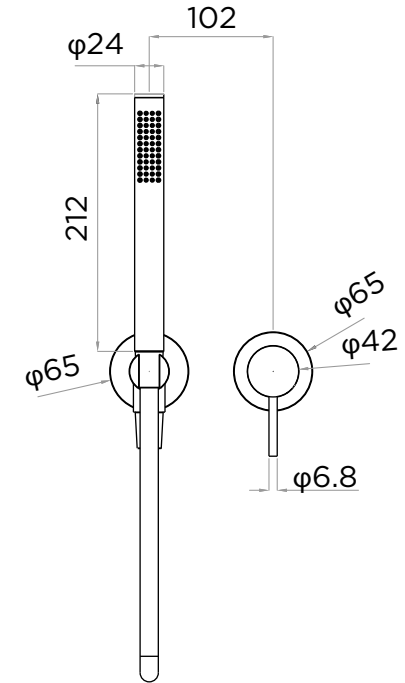

Min65-Max85

> SIZES IN MM.

CODE & COLOUR

A2S1SC-HS-POL	●	POLISHED CHROME
A2S1SC-HS-BRU	●	BRUSHED NICKLED
A2S1SC-HS-SS	●	STAINLESS STEEL
A2S1SC-HS-GRA	●	GRAPHITE
A2S1SC-HS-BLA	●	BLACK MATT CHROME
A2S1SC-HS-ROS	●	ROSE GOLD
A2S1SC-HS-GOL	●	GOLD
A2S1SC-HS-BRA	●	BRASS
A2S1SC-HS-ABR	●	ANTIQUÉ BRASS

SCOPE OF DELIVERY

INTERNAL VALVE, EXTERNAL PLATE, HANDLE, HAND SHOWER,
INSTALLATION GUIDE, CARE & MAINTENANCE GUIDE

TECHNICAL INFORMATION

PRODUCT: ARC 2.0S ONE WAY SHOWER CONTROL
 PRODUCT TYPE: WALL MOUNTED SINGLE
 FUNCTION HAND SHOWER CONTROL
 MATERIAL: BRASS
 CONNECTION SIZE: 1/2"
 WATER PRESSURED: 0.2-5 BAR
 RMP: 0.5 BAR LP
 -
 WALL MOUNTED SINGLE FUNCTION HAND
 SHOWER CONTROL, SINGLE LEVER.