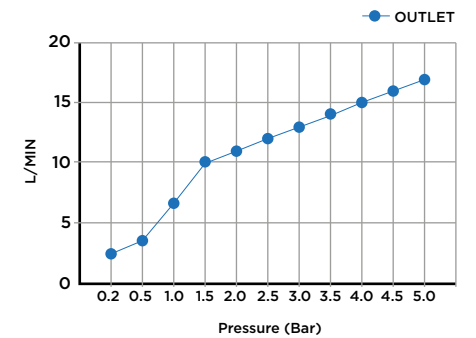

**TECHNICAL INFORMATION**

PRODUCT: ARC WALL  
 PRODUCT TYPE: CONCEALED BASIN MIXER  
 MATERIAL: BRASS  
 CONNECTION SIZE: 1/2"  
 WATER PRESSURED: 0.2-5 BAR  
 RMP: 0.5 BAR LP  
 -  
 CONCEALED BASIN MIXER  
 WALL MOUNTED  
 SINGLE LEVER  
 WITH WATER FLOW AERATOR