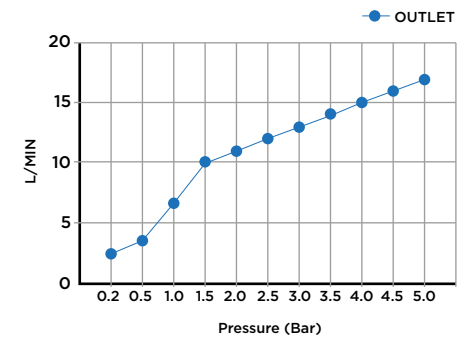

SCOPE OF DELIVERY

MONO BASIN MIXER, 2 X 1/2" FLEXIBLE PIPES,
BASE PLATE, FIXING KIT, INSTALLATION MANUAL,
CARE & MAINTENANCE GUIDE

TECHNICAL INFORMATION

PRODUCT: ARC
 PRODUCT TYPE: MONO BASIN MIXER
 MATERIAL: BRASS
 CONNECTION SIZE: 1/2"
 WATER PRESSURED: 0.2-5 BAR
 RMP: 0.5 BAR LP
 -
 MONO BASIN
 DECK MOUNTED
 SINGLE LEVER
 WITH WATER FLOW AERATOR