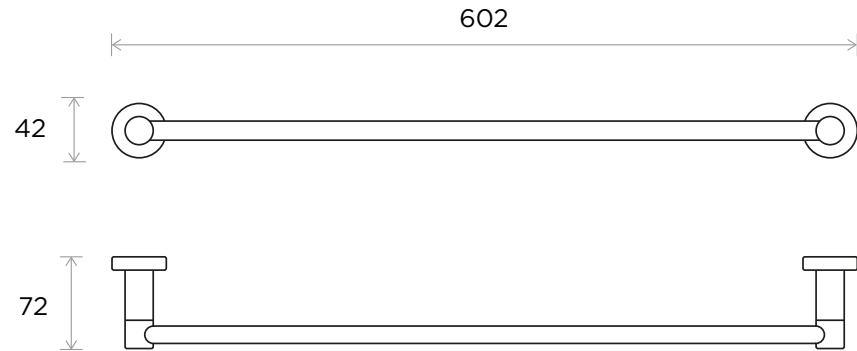

WeAre360°

> SIZES IN MM.

 INTERNATIONAL WATER & WELLNESS	COLLECTION	PRODUCT	CODE / COLOUR
	Accessories Arco	Towel Rail	ARC-TOW-POL ● POLISHED CHROME ARC-TOW-BRU ● BRUSHED NICKLE ARC-TOW-SS ● STAINLESS STEEL ARC-TOW-GRA ● GRAPHITE ARC-TOW-BLA ● BLACK MATT CHROME ARC-TOW-ROS ● ROSE GOLD ARC-TOW-GOL ● GOLD ARC-TOW-BRA ● BRASS ARC-TOW-ABR ● ANTIQUE BRASS