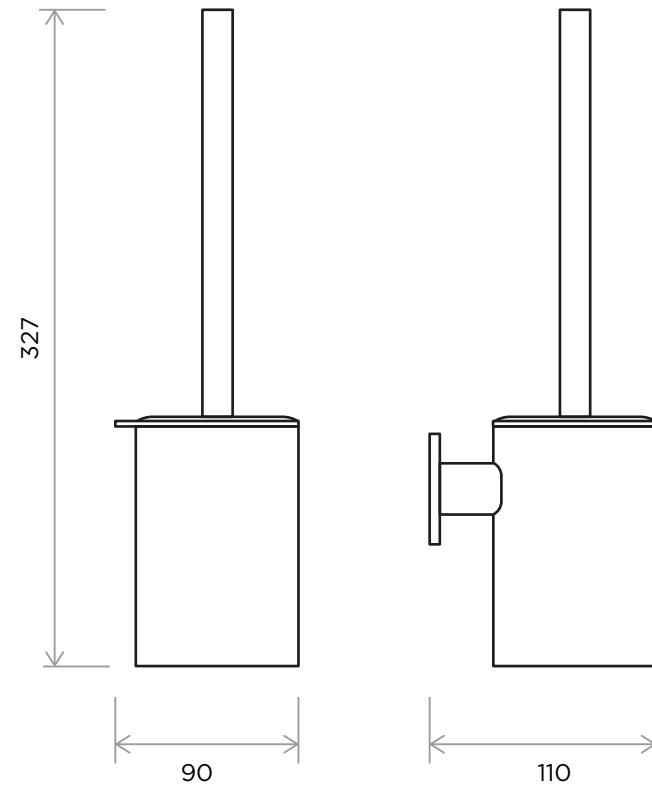

WeAre360°

> SIZES IN MM.

COLLECTION

PRODUCT

CODE / COLOUR

Accessories  
Arco

Brush Holder SS

- ARC-BHW-POL ● POLISHED CHROME
- ARC-BHW-BRU ● BRUSHED NICKLE
- ARC-BHW-BLA ● STAINLESS STEEL
- ARC-BHW-GRA ● GRAPHITE
- ARC-BHW-SS ● BLACK MATT CHROME
- ARC-BHW-ROS ● ROSE GOLD
- ARC-BHW-GOL ● GOLD
- ARC-BHW-BRA ● BRASS
- ARC-BHW-ABR ● ANTIQUE BRASS