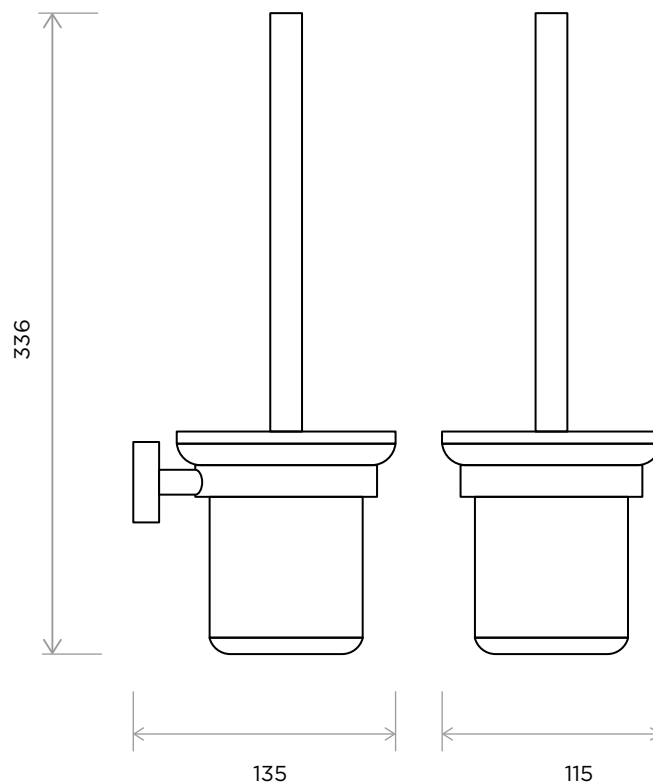

WeAre360°

> SIZES IN MM.

COLLECTION

Accessories
Arco

PRODUCT

Brush Holder

CODE / COLOUR

- ARC-BHW-FGPOL ● POLISHED CHROME
- ARC-BHW-FGBRU ● BRUSHED NICKLE
- ARC-BHW-FGBLA ● STAINLESS STEEL
- ARC-BHW-FGGRA ● GRAPHITE
- ARC-BHW-FGSS ● BLACK MATT CHROME
- ARC-BHW-FGROS ● ROSE GOLD
- ARC-BHW-FGGOL ● GOLD
- ARC-BHW-FGBRA ● BRASS
- ARC-BHW-FGABR ● ANTIQUE BRASS