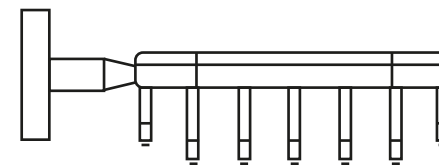

WeAre360°

138

127

> SIZES IN MM.

COLLECTION

Accessories
Arco

PRODUCT

Soap Basket

CODE / COLOUR

- ARC-SBW-POL ● POLISHED CHROME
- ARC-SBW-BRU ● BRUSHED NICKLE
- ARC-SBW-BLA ● STAINLESS STEEL
- ARC-SBW-GRA ● GRAPHITE
- ARC-SBW-SS ● BLACK MATT CHROME
- ARC-SBW-ROS ● ROSE GOLD
- ARC-SBW-GOL ● GOLD
- ARC-SBW-BRA ● BRASS
- ARC-SBW-ABR ● ANTIQUE BRASS