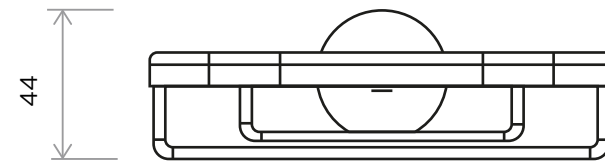

WeAre360°

138

127

> SIZES IN MM.

COLLECTION

Accessories
Arco

PRODUCT

Soap Basket

CODE / COLOUR

- ARC-SBW-POL ● POLISHED CHROME
- ARC-SBW-BRU ● BRUSHED NICKLE
- ARC-SBW-BLA ● STAINLESS STEEL
- ARC-SBW-GRA ● GRAPHITE
- ARC-SBW-SS ● BLACK MATT CHROME
- ARC-SBW-ROS ● ROSE GOLD
- ARC-SBW-GOL ● GOLD
- ARC-SBW-BRA ● BRASS
- ARC-SBW-ABR ● ANTIQUE BRASS