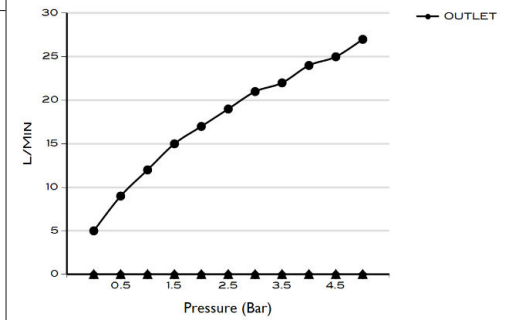

TECHNICAL INFORMATION

COLLECTION: WELLNESS / SHOWER CONTROL
 PRODUCT TYPE: AVA ROUND
 WALL MOUNTED SINGLE OUTLET VALVE
 MATERIAL: BRASS
 CONNECTION SIZE: 1/2"
 WATER PRESSURE : 0.2-5 BAR
 RMP: 0.5 BAR MP