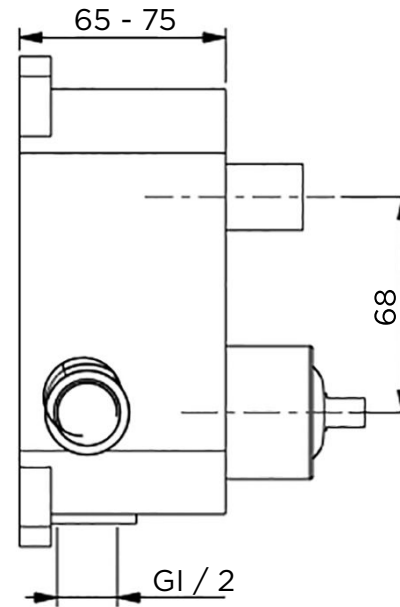

TECHNICAL INFORMATION

COLLECTION: WELLNESS / SHOWER CONTROL  
 PRODUCT TYPE: AVA 2 SQUARE  
 WALL MOUNTED VALVE  
 TURN DIVERTER FOR 2 OUTLES  
 MATERIAL: BRASS  
 CONNECTION SIZE: 1/2"  
 WATER PRESSURE : 0.2-5 BAR  
 RMP: 1.0 BAR MP

SCOPE OF DELIVERY

- VALVE · EXTERNAL PLATE
- HANDLE · FIXING KIT · DIVERTER HANDLE
- INSTALLATION GUIDE
- CARE & MAINTENANCE MANUAL

PRODUCT

COLLECTION

REFERENCE

**Shower Controls**

**Wellness**

**Ava 2 Square / Universal Box**