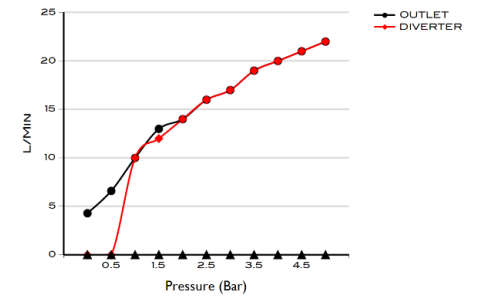

> SIZES IN MM.

CODE & COLOUR

- AS2-S/C-POL ● POLISHED CHROME
- AS2-S/C-BRU ● BRUSHED NICKLED
- AS2-S/C-SS ● STAINLESS STEEL
- AS2-S/C-GRA ● GRAPHITE
- AS2-S/C-BLA ● BLACK MATT CHROME
- AS2-S/C-ROS ● ROSE GOLD
- AS2-S/C-GOL ● GOLD
- AS2-S/C-BRA ● BRASS
- AS2-S/C-ABR ● ANTIQUE BRASS

TECHNICAL INFORMATION

COLLECTION: WELLNESS / SHOWER CONTROL  
 PRODUCT TYPE: AVA 2 SQUARE  
 WALL MOUNTED VALVE  
 TURN DIVERTER FOR 2 OUTLES  
 MATERIAL: BRASS  
 CONNECTION SIZE: 1/2"  
 WATER PRESSURE : 0.2-5 BAR  
 RMP: 1.0 BAR MP