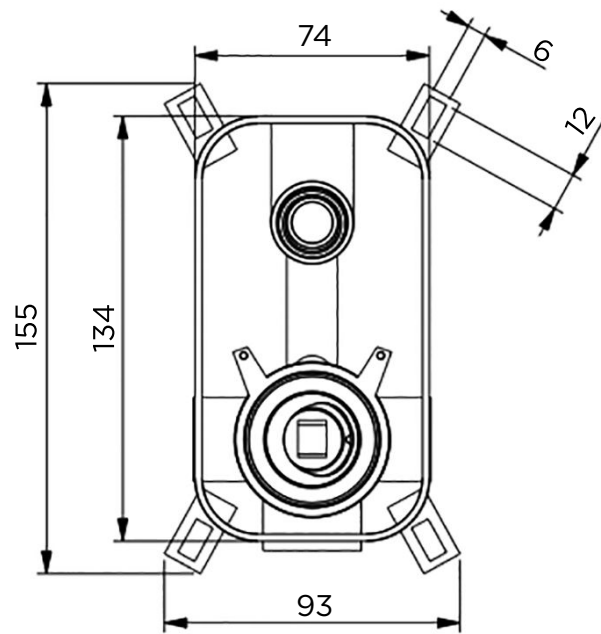

TECHNICAL INFORMATION

COLLECTION: WELLNESS / SHOWER CONTROL  
 PRODUCT TYPE: AVA 2 SQUARE  
 WALL MOUNTED VALVE  
 TURN DIVERTER FOR 2 OUTLES  
 MATERIAL: BRASS  
 CONNECTION SIZE: 1/2"  
 WATER PRESSURE : 0.2-5 BAR  
 RMP: 1.0 BAR MP

SCOPE OF DELIVERY

- VALVE · EXTERNAL PLATE
- HANDLE · FIXING KIT · DIVERTER HANDLE
- INSTALLATION GUIDE
- CARE & MAINTENANCE MANUAL

PRODUCT

COLLECTION

REFERENCE

**Shower Controls**

**Wellness**

**Ava 2 Square / Universal Box**