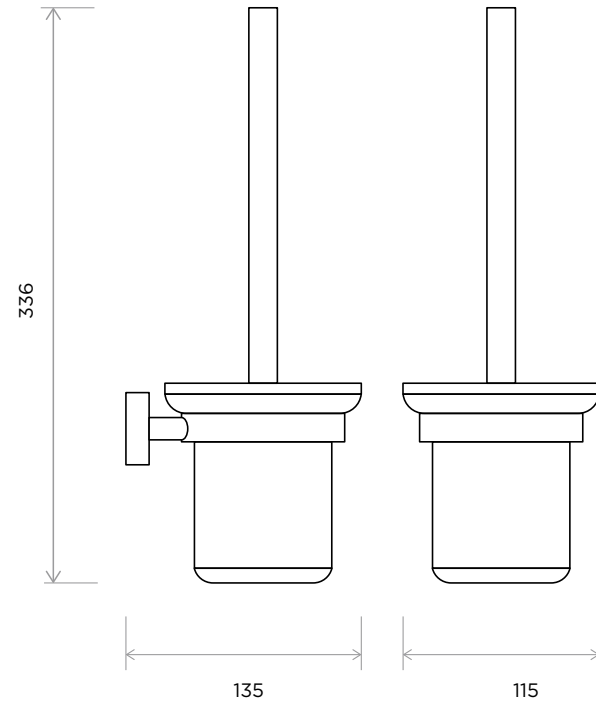

WeAre360°

> SIZES IN MM.

COLLECTION

Accessories
Beta

PRODUCT

Brush Holder

CODE / COLOUR

- BET-BHW-FGPOL ● POLISHED CHROME
- BET-BHW-FGBRU ● BRUSHED NICKLE
- BET-BHW-FGBLA ● STAINLESS STEEL
- BET-BHW-FGGRA ● GRAPHITE
- BET-BHW-FGSS ● BLACK MATT CHROME
- BET-BHW-FGROS ● ROSE GOLD
- BET-BHW-FGGOL ● GOLD
- BET-BHW-FGBRA ● BRASS
- BET-BHW-FGABR ● ANTIQUE BRASS