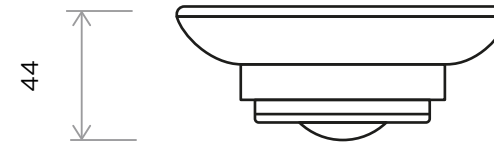

WeAre360°

> SIZES IN MM.

COLLECTION

Accessories  
Beta

PRODUCT

Soap Dish

CODE / COLOUR

- BET-SDW-FGPOL ● POLISHED CHROME
- BET-SDW-FGBRU ● BRUSHED NICKLE
- BET-SDW-FGBLA ● STAINLESS STEEL
- BET-SDW-FGGRA ● GRAPHITE
- BET-SDW-FGSS ● BLACK MATT CHROME
- BET-SDW-FGROS ● ROSE GOLD
- BET-SDW-FGGOL ● GOLD
- BET-SDW-FGBRA ● BRASS
- BET-SDW-FGABR ● ANTIQUE BRASS