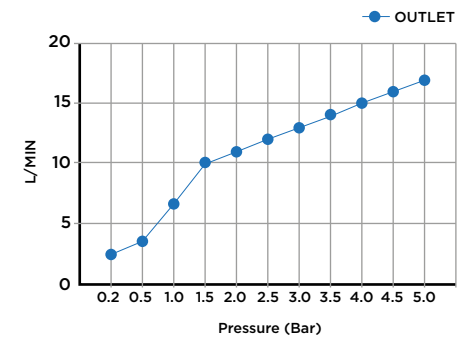

> SIZES IN MM.

CODE & COLOUR

BOH-TAP-POL	●	POLISHED CHROME
BOH-TAP-BRU	●	BRUSHED NICKLED
BOH-TAP-BLA	●	STAINLESS STEEL
BOH-TAP-GRA	●	GRAPHITE
BOH-TAP-SS	●	BLACK MATT CHROME
BOH-TAP-ROS	●	ROSE GOLD
BOH-TAP-GOL	●	GOLD
BOH-TAP-BRA	●	BRASS
BOH-TAP-ABR	●	ANTIQUE BRASS

SCOPE OF DELIVERY

MONO BASIN MIXER, 2 X 1/2" FLEXIBLE PIPES, BASE
PLATE, FIXING KIT, INSTALLATION MANUAL,
CARE & MAINTENANCE GUIDE

TECHNICAL INFORMATION

PRODUCT: BOHA
 PRODUCT TYPE: MONO BASIN MIXER
 MATERIAL: BRASS
 CONNECTION SIZE: 1/2"
 WATER PRESSURED: 0.2-5 BAR
 RMP: 0.5 BAR LP
 -
 MONO BASIN
 DECK MOUNTED
 SINGLE LEVER
 WITH WATER FLOW AERATOR