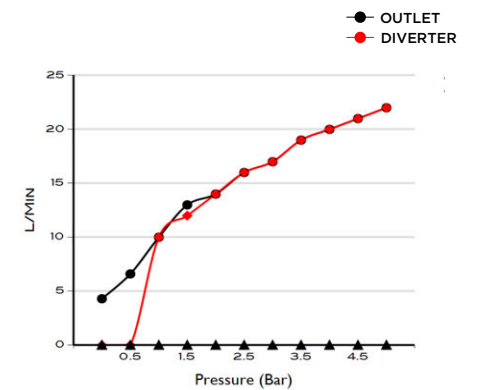

SCOPE OF DELIVERY

- SHOWER CONTROL
- FIXING KIT
- CARE & MAINTENANCE GUIDE

TECHNICAL INFORMATION

PRODUCT: CUADRO THERMO EXPOSED SHOWER CONTROL  
 MATERIAL: BRASS  
 CONNECTION SIZE: 1/2"  
 WATER PRESSURED: 0.2-5 BAR  
 RMP: 0.5 BAR LP  
 -  
 THERMO EXPOSED SHOWER CONTROL  
 WALL MOUNTED  
 ONE WAY