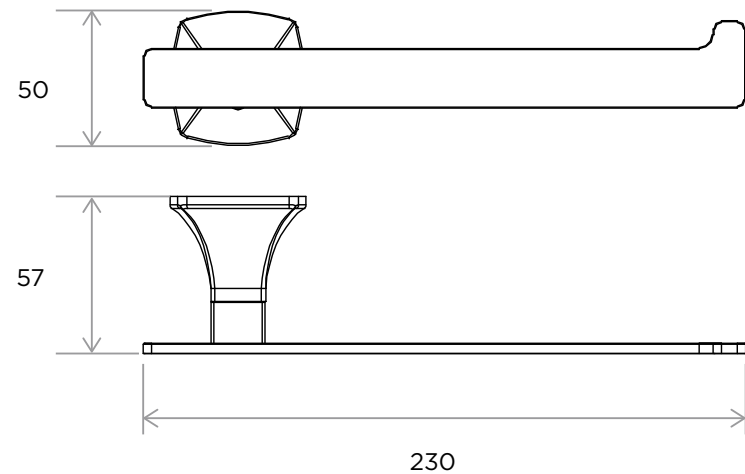

WeAre360°

> SIZES IN MM.

 INTERNATIONAL WATER & WELLNESS	COLLECTION	PRODUCT	CODE / COLOUR
	Accessories Club	Towel Rail Single	CLU-SIN-POL ● POLISHED CHROME CLU-SIN-BRU ● BRUSHED NICKLE CLU-SIN-BLA ● STAINLESS STEEL CLU-SIN-GRA ● GRAPHITE CLU-SIN-SS ● BLACK MATT CHROME CLU-SIN-ROS ● ROSE GOLD CLU-SIN-GOL ● GOLD CLU-SIN-BRA ● BRASS CLU-SIN-ABR ● ANTIQUE BRASS