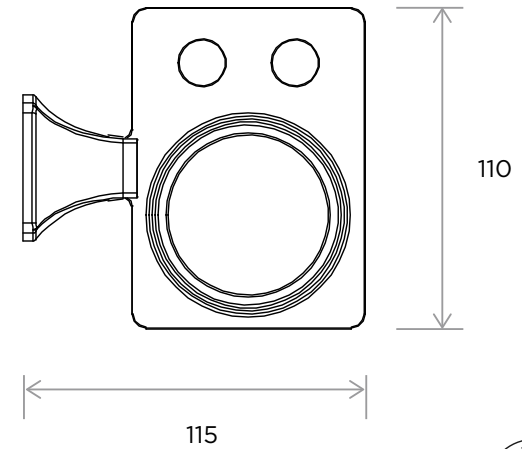

WeAre360°

> SIZES IN MM.

COLLECTION

Accessories  
Club

PRODUCT

Tumbler

CODE / COLOUR

- CLU-TBLW-FGPOL ● POLISHED CHROME
- CLU-TBLW-FGBRU ● BRUSHED NICKLE
- CLU-TBLW-FGBLA ● STAINLESS STEEL
- CLU-TBLW-FGGRA ● GRAPHITE
- CLU-TBLW-FGSS ● BLACK MATT CHROME
- CLU-TBLW-FGROS ● ROSE GOLD
- CLU-TBLW-FGGOL ● GOLD
- CLU-TBLW-FGBRA ● BRASS
- CLU-TBLW-FGABR ● ANTIQUE BRASS