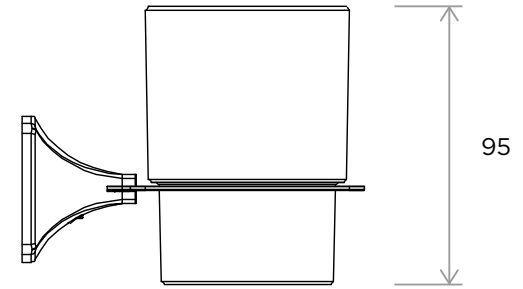

WeAre360°

> SIZES IN MM.

COLLECTION

Accessories  
Club

PRODUCT

Tumbler

CODE / COLOUR

- CLU-TBLW-FGPOL ● POLISHED CHROME
- CLU-TBLW-FGBRU ● BRUSHED NICKLE
- CLU-TBLW-FGBLA ● STAINLESS STEEL
- CLU-TBLW-FGGRA ● GRAPHITE
- CLU-TBLW-FGSS ● BLACK MATT CHROME
- CLU-TBLW-FGROS ● ROSE GOLD
- CLU-TBLW-FGGOL ● GOLD
- CLU-TBLW-FGBRA ● BRASS
- CLU-TBLW-FGABR ● ANTIQUE BRASS