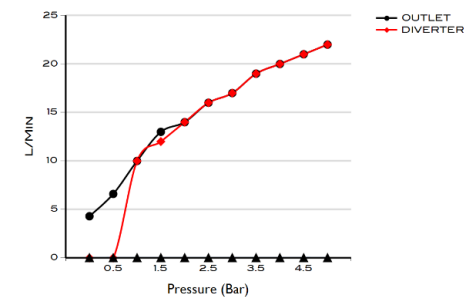

> SIZES IN MM.

CODE & COLOUR	
CO2-S/C-POL	● POLISHED CHROME
CO2-S/C-BRU	● BRUSHED NICKLED
CO2-S/C-SS	● STAINLESS STEEL
CO2-S/C-GRA	● GRAPHITE
CO2-S/C-BLA	● BLACK MATT CHROME
CO2-S/C-ROS	● ROSE GOLD
CO2-S/C-GOL	● GOLD
CO2-S/C-BRA	● BRASS
CO2-S/C-ABR	● ANTIQUE BRASS

TECHNICAL INFORMATION

COLLECTION: WELLNESS / SHOWER CONTROL
 PRODUCT TYPE: COSMO 2
 WALL MOUNTED VALVE
 TURN DIVERTER FOR 2 OUTLES
 MATERIAL: BRASS
 CONNECTION SIZE: 1/2"
 WATER PRESSURE : 0.2-5 BAR
 RMP: 1.0 BAR MP