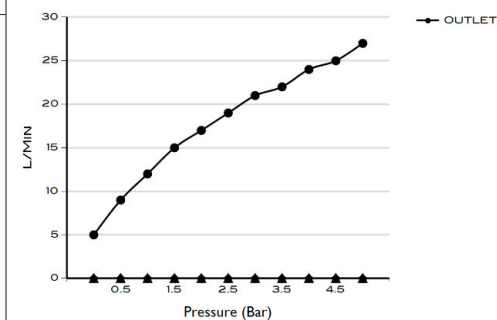

SCOPE OF DELIVERY

- VALVE · EXTERNAL PLATE
- HANDLE · FIXING KIT
- INSTALLATION GUIDE
- CARE & MAINTENANCE MANUAL

TECHNICAL INFORMATION

COLLECTION: WELLNESS / SHOWER CONTROL  
 PRODUCT TYPE: COSMO  
 WALL MOUNTED SINGLE  
 OUTLET VALVE  
 MATERIAL: BRASS  
 CONNECTION SIZE: 1/2"  
 WATER PRESSURE : 0.2-5 BAR  
 RMP: 0.5 BAR MP