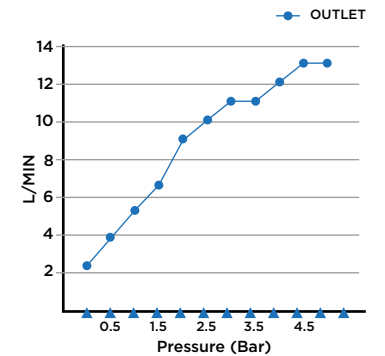

SCOPE OF DELIVERY

BATH MIXER, FIXING KIT, INSTALLATION MANUAL,
CARE & MAINTENANCE GUIDE

TECHNICAL INFORMATION

PRODUCT: CUADRO FREE STANDING TUB FILLER
 PRODUCT TYPE: BATHTUB MIXER
 MATERIAL: BRASS
 CONNECTION SIZE: 1/2"
 WATER PRESSURED: 0.2-5 BAR
 RMP: 2.5 BAR LP
 -
 FLOOR MOUNTED
 BATHTUB MIXER
 SINGLE LEVER
 WATER FLOW AERATOR