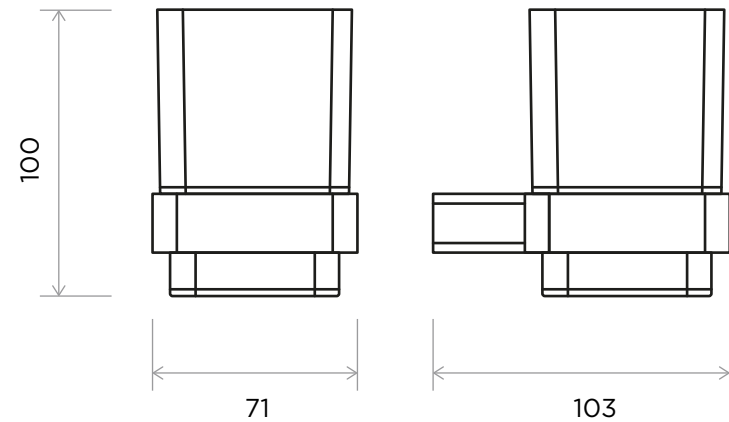

WeAre360°

> SIZES IN MM.

IW[®]
INTERNATIONAL
WATER & WELLNESS

COLLECTION

**Accessories
Cuadro**

PRODUCT

Tumbler

CODE / COLOUR