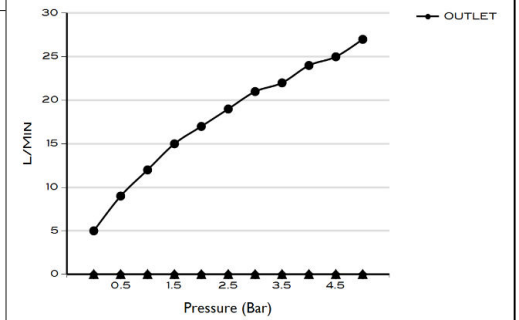

> SIZES IN MM.

CODE & COLOUR

- CUA-S/C-POL ● POLISHED CHROME
- CUA-S/C-BRU ● BRUSHED NICKLED
- CUA-S/C-SS ● STAINLESS STEEL
- CUA-S/C-GRA ● GRAPHITE
- CUA-S/C-BLA ● BLACK MATT CHROME
- CUA-S/C-ROS ● ROSE GOLD
- CUA-S/C-GOL ● GOLD
- CUA-S/C-BRA ● BRASS
- CUA-S/C-ABR ● ANTIQUE BRASS

SCOPE OF DELIVERY

- VALVE · EXTERNAL PLATE
- HANDLE · FIXING KIT · INSTALLATION GUIDE
- CARE & MAINTENANCE MANUAL

TECHNICAL INFORMATION

COLLECTION: WELLNESS / SHOWER CONTROL
 PRODUCT TYPE: CUADRO
 WALL MOUNTED SINGLE
 OUTLET VALVE
 MATERIAL: BRASS
 CONNECTION SIZE: 1/2"
 WATER PRESSURE : 0.2-5 BAR
 RMP: 0.5 BAR MP