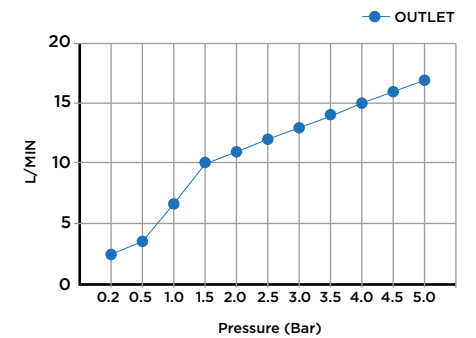

> SIZES IN MM.

TECHNICAL INFORMATION

PRODUCT: CUADRO TALL
 PRODUCT TYPE: MONO BASIN MIXER
 MATERIAL: BRASS
 CONNECTION SIZE: 1/2"
 WATER PRESSURED: 0,2-5 BAR
 RMP: 0,5 BAR LP
 -

MONO BASIN
 DECK MOUNTED
 SINGLE LEVER
 WITH WATER FLOW AERATOR

CODE & COLOUR

CUA-TAL
 Please refer to the product
 details on our website
 for colour references:
iwandw.com

SCOPE OF DELIVERY

MONO BASIN MIXER, 2 X 1/2" FLEXIBLE PIPES, BASE
 PLATE, FIXING KIT, INSTALLATION MANUAL,
 CARE & MAINTENANCE GUIDE