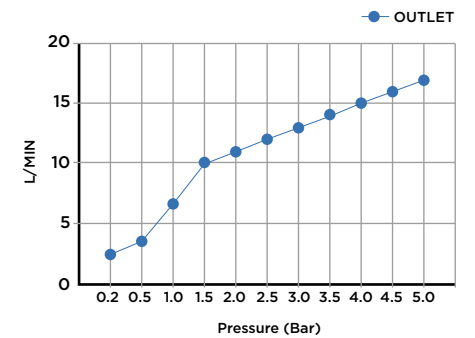

> SIZES IN MM.

CODE & COLOUR

CUA-TLS-POL	●	POLISHED CHROME
CUA-TLS-BRU	●	BRUSHED NICKLED
CUA-TLS-SS	●	STAINLESS STEEL
CUA-TLS-GRA	●	GRAPHITE
CUA-TLS-BLA	●	BLACK MATT CHROME
CUA-TLS-ROS	●	ROSE GOLD
CUA-TLS-GOL	●	GOLD
CUA-TLS-BRA	●	BRASS
CUA-TLS-ABR	●	ANTIQUE BRASS

SCOPE OF DELIVERY

MONO BASIN MIXER; 2 X 1/2" FLEXIBLE PIPES; BASE PLATE; FIXING KIT; INSTALLATION MANUAL; CARE & MAINTENANCE GUIDE

TECHNICAL INFORMATION

PRODUCT: CUADRO TALL LONG SPOUT  
 PRODUCT TYPE: MONO BASIN MIXER  
 MATERIAL: BRASS  
 CONNECTION SIZE: 1/2"  
 WATER PRESSURED: 0.2-5 BAR  
 RMP: 0.5 BAR LP  
 -  
 MONO BASIN  
 DECK MOUNTED  
 SINGLE LEVER  
 WITH WATER FLOW AERATOR