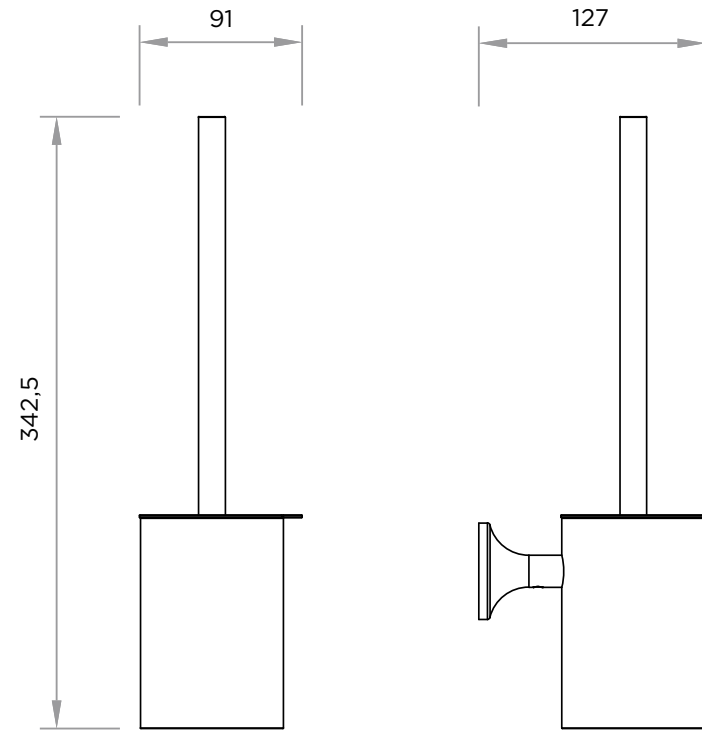

WeAre360°

> SIZES IN MM.

COLLECTION

PRODUCT

CODE / COLOUR

Accessories
Delta

Brush Holder SS

- DEL-BHW-POL ● POLISHED CHROME
- DEL-BHW-BRU ● BRUSHED NICKLE
- DEL-BHW-SS ● STAINLESS STEEL
- DEL-BHW-GRA ● GRAPHITE
- DEL-BHW-BLA ● BLACK MATT CHROME
- DEL-BHW-ROS ● ROSE GOLD
- DEL-BHW-GOL ● GOLD
- DEL-BHW-BRA ● BRASS
- DEL-BHW-ABR ● ANTIQUE BRASS