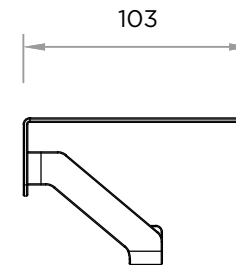

WeAre360°

> MEDIDAS EN MM.

COLECCIÓN

PRODUCTO

CÓDIGO / COLOR

Accesorios
Delta

Portarrollos con repisa

- DEL-RHSH-POL ● POLISHED CHROME
- DEL-RHSH-BRU ● BRUSHED NICKLE
- DEL-RHSH-SS ● STAINLESS STEEL
- DEL-RHSH-GRA ● GRAPHITE
- DEL-RHSH-BLA ● BLACK MATT CHROME
- DEL-RHSH-ROS ● ROSE GOLD
- DEL-RHSH-GOL ● GOLD
- DEL-RHSH-BRA ● BRASS
- DEL-RHSH-ABR ● ANTIQUE BRASS