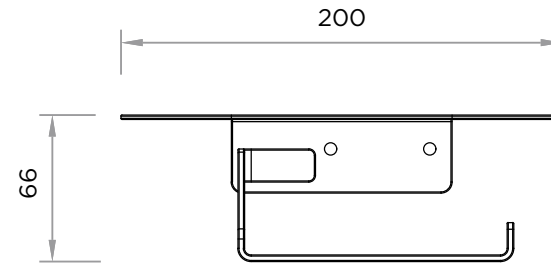

WeAre360°

> MEDIDAS EN MM.

COLECCIÓN

PRODUCTO

CÓDIGO / COLOR

Accesorios
Delta

Portarrollos con repisa

- DEL-RHSH-POL ● POLISHED CHROME
- DEL-RHSH-BRU ● BRUSHED NICKLE
- DEL-RHSH-SS ● STAINLESS STEEL
- DEL-RHSH-GRA ● GRAPHITE
- DEL-RHSH-BLA ● BLACK MATT CHROME
- DEL-RHSH-ROS ● ROSE GOLD
- DEL-RHSH-GOL ● GOLD
- DEL-RHSH-BRA ● BRASS
- DEL-RHSH-ABR ● ANTIQUE BRASS