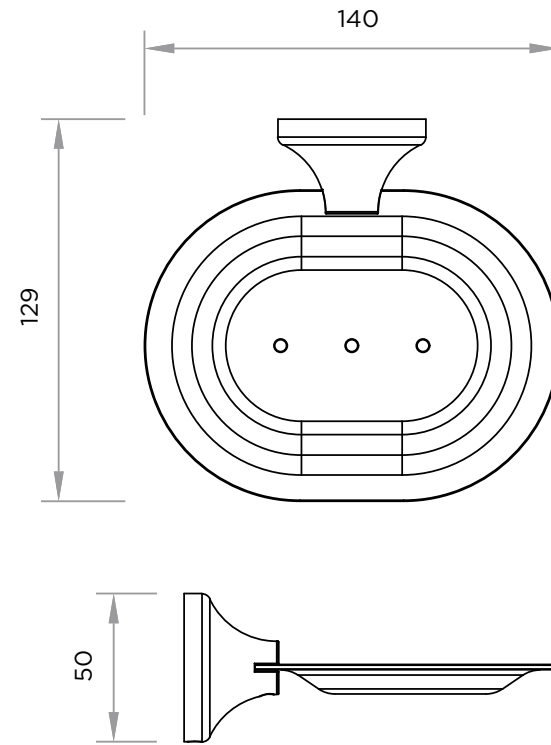

WeAre360°

> SIZES IN MM.

COLLECTION

PRODUCT

CODE / COLOUR

Accessories
Delta

Soap Dish

- DEL-SDW-POL ● POLISHED CHROME
- DEL-SDW-BRU ● BRUSHED NICKLE
- DEL-SDW-SS ● STAINLESS STEEL
- DEL-SDW-GRA ● GRAPHITE
- DEL-SDW-BLA ● BLACK MATT CHROME
- DEL-SDW-ROS ● ROSE GOLD
- DEL-SDW-GOL ● GOLD
- DEL-SDW-BRA ● BRASS
- DEL-SDW-ABR ● ANTIQUE BRASS