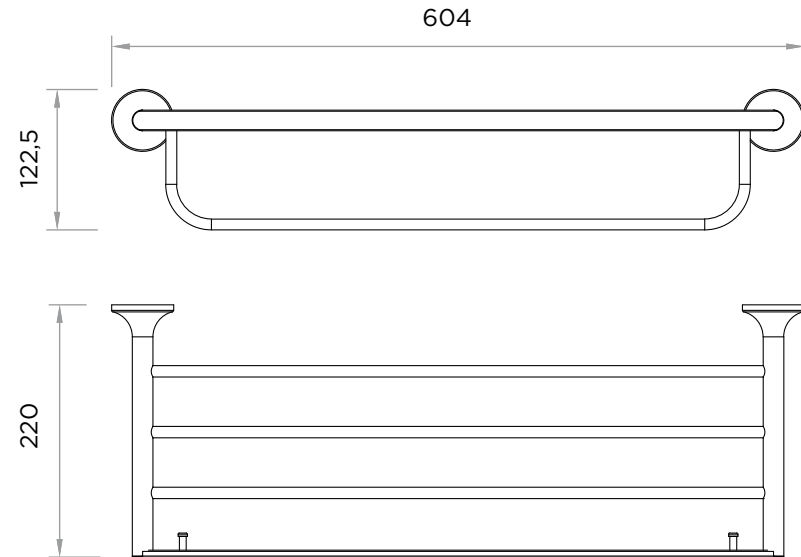

WeAre360°

> SIZES IN MM.

COLLECTION

PRODUCT

CODE / COLOUR

Accessories  
Delta

Towel Shelf

- DEL-T/S-POL ● POLISHED CHROME
- DEL-T/S-BRU ● BRUSHED NICKLE
- DEL-T/S-SS ● STAINLESS STEEL
- DEL-T/S-GRA ● GRAPHITE
- DEL-T/S-BLA ● BLACK MATT CHROME
- DEL-T/S-ROS ● ROSE GOLD
- DEL-T/S-GOL ● GOLD
- DEL-T/S-BRA ● BRASS
- DEL-T/S-ABR ● ANTIQUE BRASS