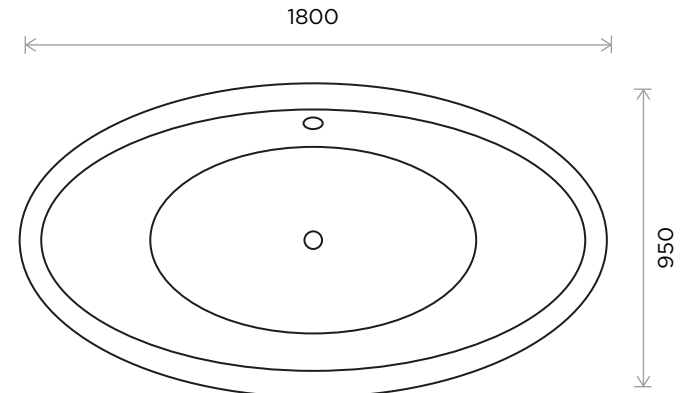

reddot winner
brand design

WeAre360°

> SIZES IN MM.

	COLLECTION	PRODUCT	CODE & COLOUR
 INTERNATIONAL WATER & WELLNESS	Bathtub Acrylic	Drift This modern free standing bathtub with over flow is available in 1800x950x720mm (71"x37,5"x28,5")	DRI-TAC ● POLISHED FINISH