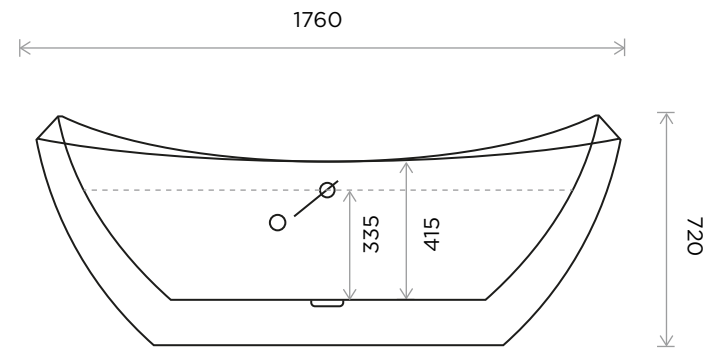

reddot winner
brand design

WeAre360°

> SIZES IN MM.

	COLLECTION	PRODUCT	CODE & COLOUR
 INTERNATIONAL WATER & WELLNESS	Bathtub Acrylic	Drift This modern free standing bathtub with over flow is available in 1800x950x720mm (71"x37,5"x28,5")	DRI-TAC ● POLISHED FINISH