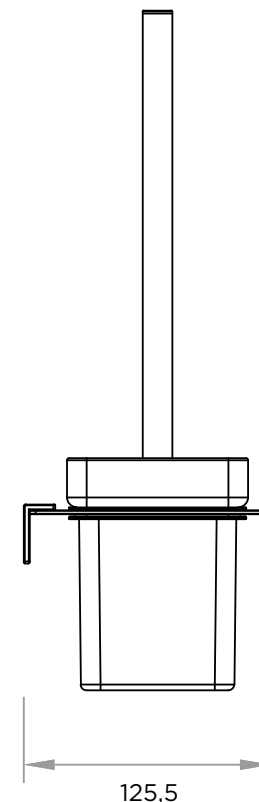

WeAre360°

> MEDIDAS EN MM.

IW[®]
INTERNATIONAL
WATER & WELLNESS

COLECCIÓN

**Accesorios
Form**

PRODUCTO

Escobillero

CÓDIGO / COLOR

- FOR-BHW-POL ● POLISHED CHROME
- FOR-BHW-BRU ● BRUSHED NICKLE
- FOR-BHW-SS ● STAINLESS STEEL
- FOR-BHW-GRA ● GRAPHITE
- FOR-BHW-BLA ● BLACK MATT CHROME
- FOR-BHW-ROS ● ROSE GOLD
- FOR-BHW-GOL ● GOLD
- FOR-BHW-BRA ● BRASS
- FOR-BHW-ABR ● ANTIQUE BRASS