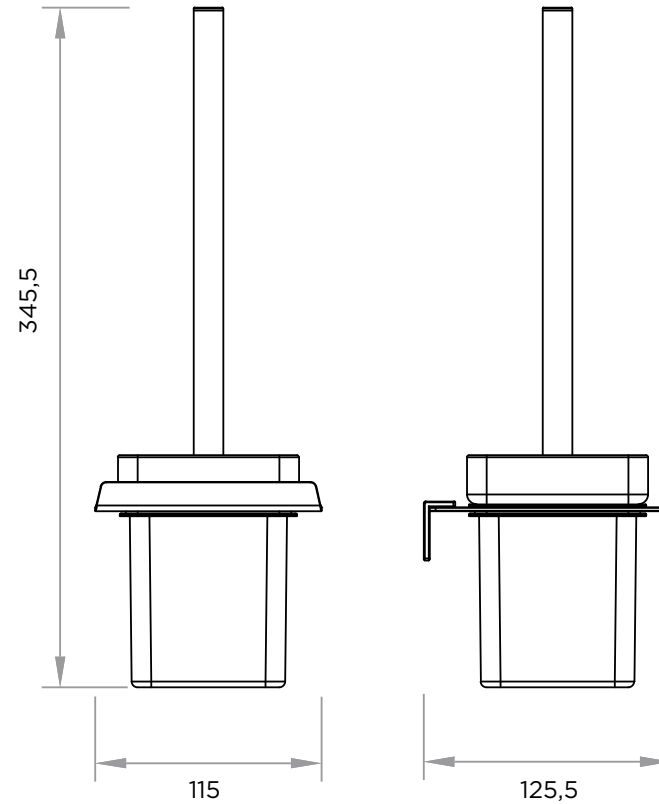

WeAre360°

> SIZES IN MM.

COLLECTION

PRODUCT

CODE / COLOUR

Accessories
Form

Brush Holder

- FOR-BHW-POL ● POLISHED CHROME
- FOR-BHW-BRU ● BRUSHED NICKLE
- FOR-BHW-SS ● STAINLESS STEEL
- FOR-BHW-GRA ● GRAPHITE
- FOR-BHW-BLA ● BLACK MATT CHROME
- FOR-BHW-ROS ● ROSE GOLD
- FOR-BHW-GOL ● GOLD
- FOR-BHW-BRA ● BRASS
- FOR-BHW-ABR ● ANTIQUE BRASS