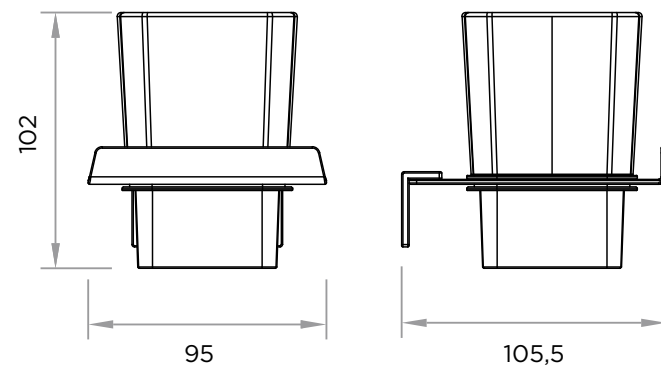

WeAre360°

> MEDIDAS EN MM.

COLECCIÓN

Accesorios  
Form

PRODUCTO

Portavasos

CÓDIGO / COLOR

- FOR-TBLW-POL ● POLISHED CHROME
- FOR-TBLW-BRU ● BRUSHED NICKLE
- FOR-TBLW-SS ● STAINLESS STEEL
- FOR-TBLW-GRA ● GRAPHITE
- FOR-TBLW-BLA ● BLACK MATT CHROME
- FOR-TBLW-ROS ● ROSE GOLD
- FOR-TBLW-GOL ● GOLD
- FOR-TBLW-BRA ● BRASS
- FOR-TBLW-ABR ● ANTIQUE BRASS