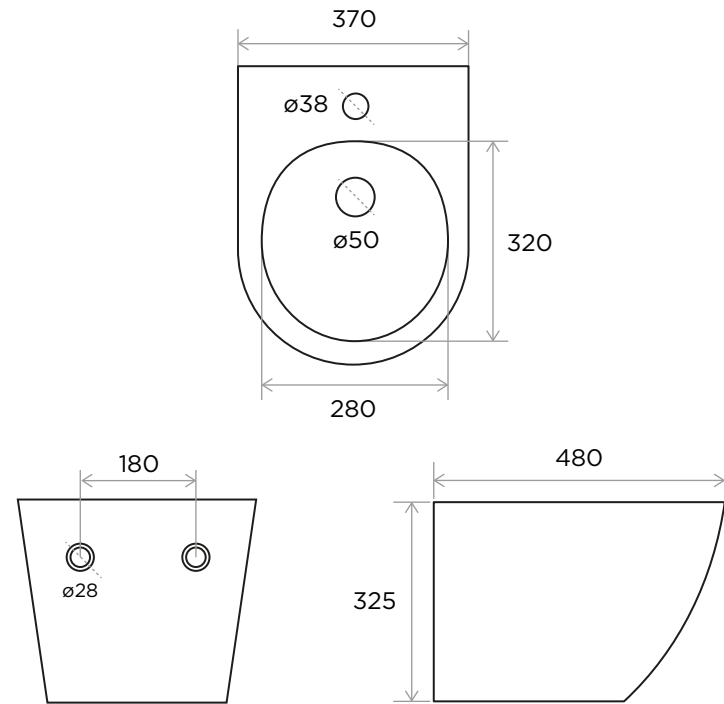

WeAre360°

> SIZES IN MM.

COLLECTION

**Toilet**  
Wall Hung

PRODUCT

**Goa Bidet**  
Wall hung bidet.

CODE

- GOA-BID-WAL      ● WHITE
- GOA-BID-WAL-WMAT      ● WHITE MATT
- GOA-BID-WAL-BMAT      ● BLACK MATT