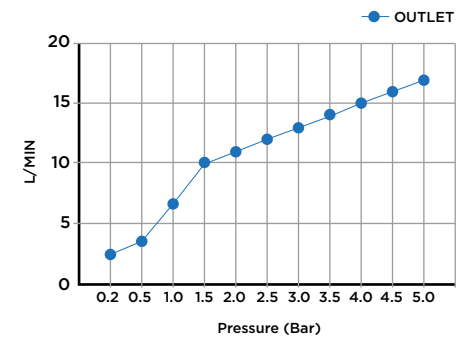

SCOPE OF DELIVERY

MONO BASIN MIXER, 2 X 1/2" FLEXIBLE PIPES,
BASE PLATE, FIXING KIT.
INSTALLATION GUIDE, CARE & MAINTENANCE GUIDE.

TECHNICAL INFORMATION

PRODUCT: GRACE
MATERIAL: BRASS
CONNECTION SIZE: 1/2"
WATER PRESSURED: 0.2-5 BAR
RMP: 0.5 BAR LP
-
MONO BASIN
DECK MOUNTED
SINGLE LEVER
WITH WATER FLOW AERATOR