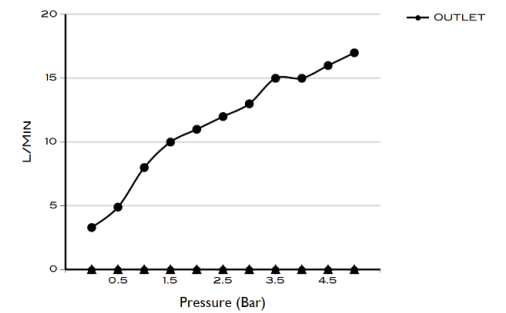

> SIZES IN MM.

CODE & COLOUR

- HS1-ROU-POL ● POLISHED CHROME
- HS1-ROU-BLA ● BLACK MATT CHROME

TECHNICAL INFORMATION

COLLECTION: WELLNESS / HAND SHOWER
 PRODUCT TYPE: H/S 1 WAY ROUND
 MATERIAL: ABS
 CONNECTION SIZE: 1/2"
 FUNCTION: RAIN
 WATER PRESSURE : 0.2-5 BAR

SCOPE OF DELIVERY

- HAND SHOWER
- PVC HOSE 1,5 M
- CARE & MAINTENANCE GUIDE

iwandw.com