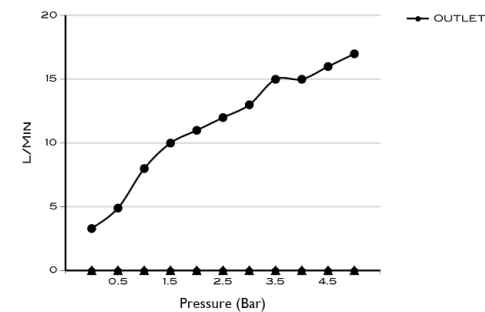

> SIZES IN MM.

CODE & COLOUR

- HS1-SQU-POL ● POLISHED CHROME
- HS1-SQU-BLA ● BLACK MATT CHROME

TECHNICAL INFORMATION

COLLECTION: WELLNESS / HAND SHOWER
 PRODUCT TYPE: H/S 1 WAY SQUARE
 MATERIAL: ABS
 CONNECTION SIZE: 1/2"
 FUNCTION: RAIN
 WATER PRESSURE : 0.2-5 BAR

SCOPE OF DELIVERY

HAND SHOWER
 PVC HOSE 1,5 M
 CARE & MAINTENANCE GUIDE

iwandw.com