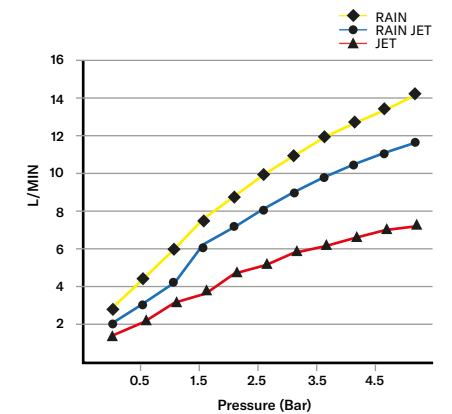

> SIZES IN MM.

CODE & COLOUR

- HS3-ROU-POL ● POLISHED CHROME
- HS3-ROU-BLA ● BLACK MATT CHROME

TECHNICAL INFORMATION

COLLECTION: WELLNESS / HAND SHOWER
 PRODUCT TYPE: H/S 3 WAY ROUND
 MATERIAL: ABS
 CONNECTION SIZE: 1/2"
 FUNCTION: RAIN, JET, RAIN & JET.
 WATER PRESSURE : 0.2-5 BAR

SCOPE OF DELIVERY

HAND SHOWER
 PVC HOSE 1,5 M
 CARE & MAINTENANCE GUIDE