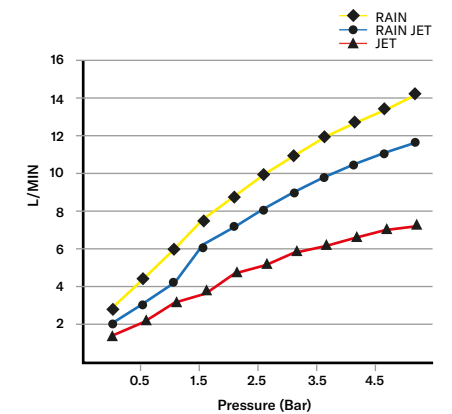

> SIZES IN MM.

CODE & COLOUR

HS3-SQU-POL ● POLISHED CHROME
 HS3-SQU-BLA ● BLACK MATT CHROME

SCOPE OF DELIVERY

HAND SHOWER
 PVC HOSE 1,5 M
 CARE & MAINTENANCE GUIDE

TECHNICAL INFORMATION

COLLECTION: WELLNESS / HAND SHOWER
 PRODUCT TYPE: H/S 3 WAY SQUARE
 MATERIAL: ABS
 CONNECTION SIZE: 1/2"
 FUNCTION: RAIN, JET, RAIN & JET.
 WATER PRESSURE : 0.2-5 BAR