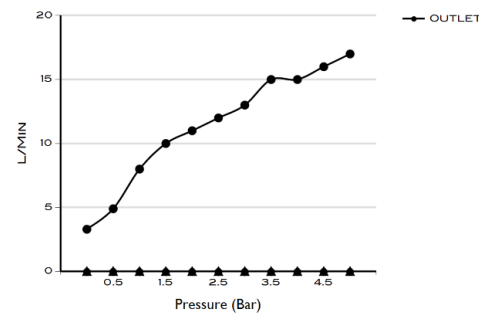

TECHNICAL INFORMATION

COLLECTION: WELLNESS / HAND SHOWER
 PRODUCT TYPE: H/S ROUND
 MATERIAL: BRASS
 CONNECTION SIZE: 1/2"
 FUNCTION: RAIN
 WATER PRESSURE : 0.2-5 BAR

SCOPE OF DELIVERY

HAND SHOWER
 PVC HOSE 1,5 M
 CARE & MAINTENANCE GUIDE