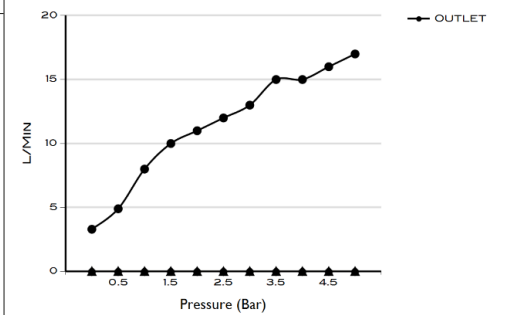

SCOPE OF DELIVERY

HAND SHOWER  
PVC HOSE 1,5 M  
CARE & MAINTENANCE GUIDE

TECHNICAL INFORMATION

COLLECTION: WELLNESS / HAND SHOWER  
PRODUCT TYPE: H/S SQUARE  
MATERIAL: BRASS  
CONNECTION SIZE: 1/2"  
FUNCTION: RAIN  
WATER PRESSURE : 0.2-5 BAR