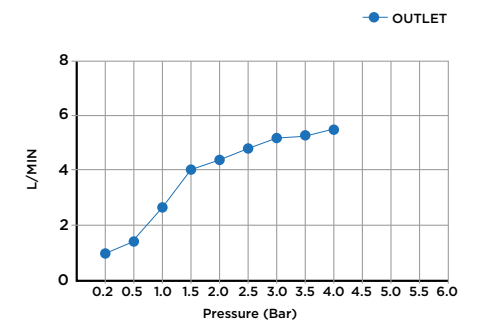

> SIZES IN MM.

CODE & COLOUR

HER92-TAP-POL	●	POLISHED CHROME
HER92-TAP-BRU	●	BRUSHED NICKLED
HER92-TAP-SS	●	STAINLESS STEEL
HER92-TAP-GRA	●	GRAPHITE
HER92-TAP-BLA	●	BLACK MATT CHROME
HER92-TAP-ROS	●	ROSE GOLD
HER92-TAP-GOL	●	GOLD
HER92-TAP-BRA	●	BRASS
HER92-TAP-ABR	●	ANTIQUÉ BRASS

SCOPE OF DELIVERY

MONO BASIN MIXER, 2 X 1/2" FLEXIBLE,
BASE PLATES, FIXING KIT, INSTALLATION MANUAL,
CARE & MAINTENANCE GUIDE

TECHNICAL INFORMATION

PRODUCT: HERITAGE 92
 PRODUCT TYPE: MONO BASIN MIXER
 MATERIAL: BRASS
 CONNECTION SIZE: 1/2"
 WATER PRESSURED: 0.2-5 BAR
 RMP: 0.5 BAR LP
 -
 MONO BASIN
 DECK MOUNTED
 SINGLE LEVER
 WITH WATER FLOW AERATOR