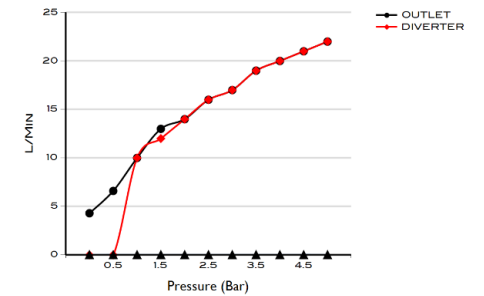

> SIZES IN MM.

CODE & COLOUR

- IC3SC-HS/SP-POL ● POLISHED CHROME
- IC3SC-HS/SP-BRU ● BRUSHED NICKLED
- IC3SC-HS/SP-SS ● STAINLESS STEEL
- IC3SC-HS/SP-GRA ● GRAPHITE
- IC3SC-HS/SP-BLA ● BLACK MATT CHROME
- IC3SC-HS/SP-ROS ● ROSE GOLD
- IC3SC-HS/SP-GOL ● GOLD
- IC3SC-HS/SP-BRA ● BRASS
- IC3SC-HS/SP-ABR ● ANTIQUE BRASS

TECHNICAL INFORMATION

COLLECTION: WELLNESS / SHOWER CONTROL
 PRODUCT TYPE: ICON3 W/HS & SPOUT
 WALL MOUNTED PRESSURE
 BALANCE VALVE
 TURN DIVERTER FOR 2 OUTLES
 WITH SERVICE STOPS & SINGLE HANDLE
 MATERIAL: BRASS
 CONNECTION SIZE: 1/2"
 WATER PRESSURE : 0.2-5 BAR
 RMP: 1.0 BAR MP