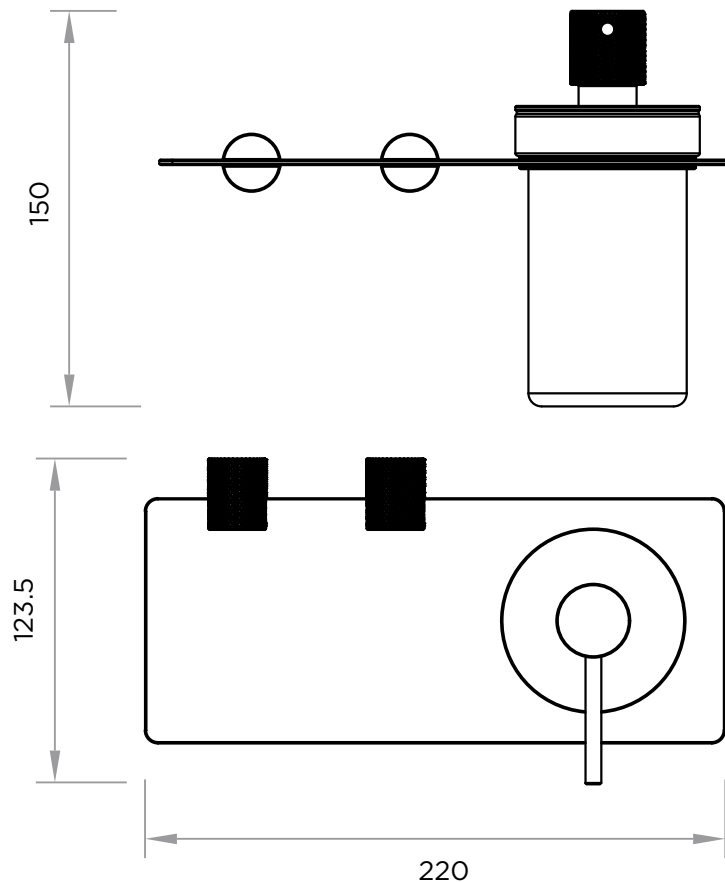

WeAre360°

> SIZES IN MM.

IW[®]
INTERNATIONAL
WATER & WELLNESS

COLLECTION

**Accessories
Icon**

PRODUCT

Soap Dispenser with shelf

CODE / COLOUR