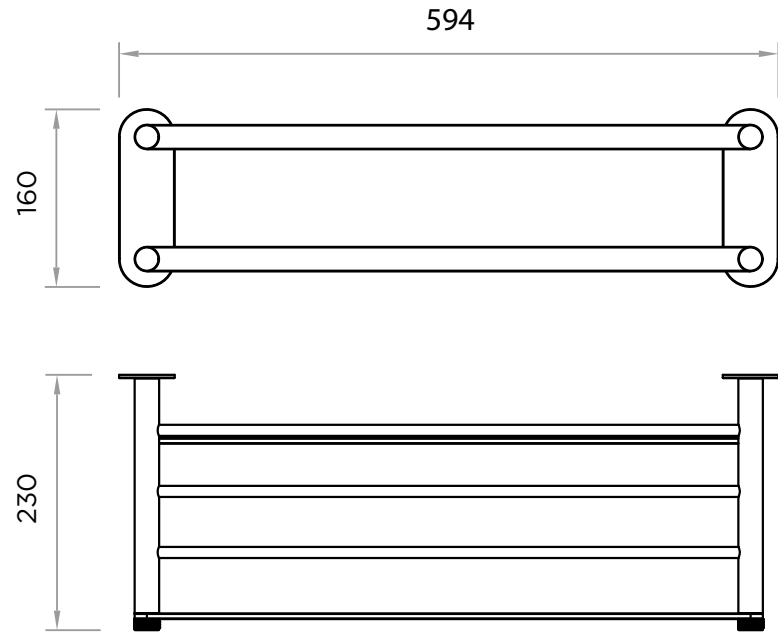

WeAre360°

> SIZES IN MM.

	COLLECTION	PRODUCT	CODE / COLOUR
	Accessories Icon	Towel Shelf	<ul style="list-style-type: none"> ICO-T/S-POL ● POLISHED CHROME ICO-T/S-BRU ● BRUSHED NICKLE ICO-T/S-SS ● STAINLESS STEEL ICO-T/S-GRA ● GRAPHITE ICO-T/S-BLA ● BLACK MATT CHROME ICO-T/S-ROS ● ROSE GOLD ICO-T/S-GOL ● GOLD ICO-T/S-BRA ● BRASS ICO-T/S-ABR ● ANTIQUE BRASS