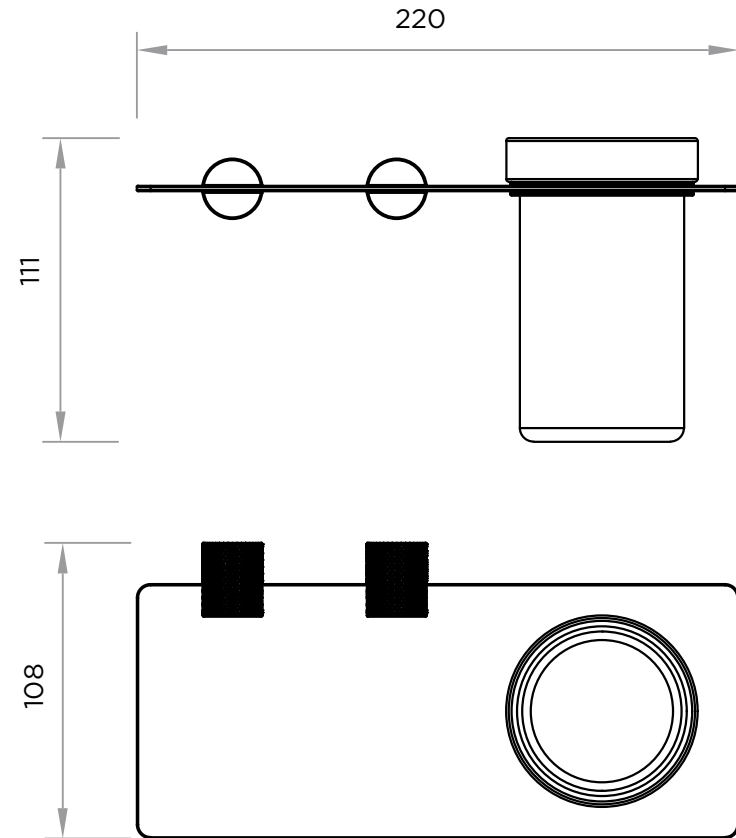

WeAre360°

> SIZES IN MM.

COLLECTION

PRODUCT

CODE / COLOUR

Accessories
Icon

Tumbler with Shelf

- ICO-SHTBW-POL ● POLISHED CHROME
- ICO-SHTBW-BRU ● BRUSHED NICKLE
- ICO-SHTBW-SS ● STAINLESS STEEL
- ICO-SHTBW-GRA ● GRAPHITE
- ICO-SHTBW-BLA ● BLACK MATT CHROME
- ICO-SHTBW-ROS ● ROSE GOLD
- ICO-SHTBW-GOL ● GOLD
- ICO-SHTBW-BRA ● BRASS
- ICO-SHTBW-ABR ● ANTIQUE BRASS