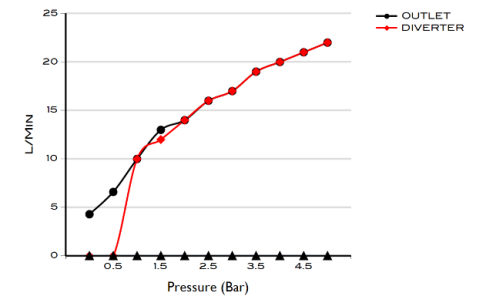

> SIZES IN MM.

CODE & COLOUR

- IC2SC-HS-POL ● POLISHED CHROME
- IC2SC-HS-BRU ● BRUSHED NICKLED
- IC2SC-HS-SS ● STAINLESS STEEL
- IC2SC-HS-GRA ● GRAPHITE
- IC2SC-HS-BLA ● BLACK MATT CHROME
- IC2SC-HS-ROS ● ROSE GOLD
- IC2SC-HS-GOL ● GOLD
- IC2SC-HS-BRA ● BRASS
- IC2SC-HS-ABR ● ANTIQUE BRASS

TECHNICAL INFORMATION

COLLECTION: WELLNESS / SHOWER CONTROL
 PRODUCT TYPE: ICON 2 W/HS
 WALL MOUNTED VALVE
 TURN DIVERTER FOR 2 OUTLES
 MATERIAL: BRASS
 CONNECTION SIZE: 1/2"
 WATER PRESSURE : 0.2-5 BAR
 RMP: 1.0 BAR MP